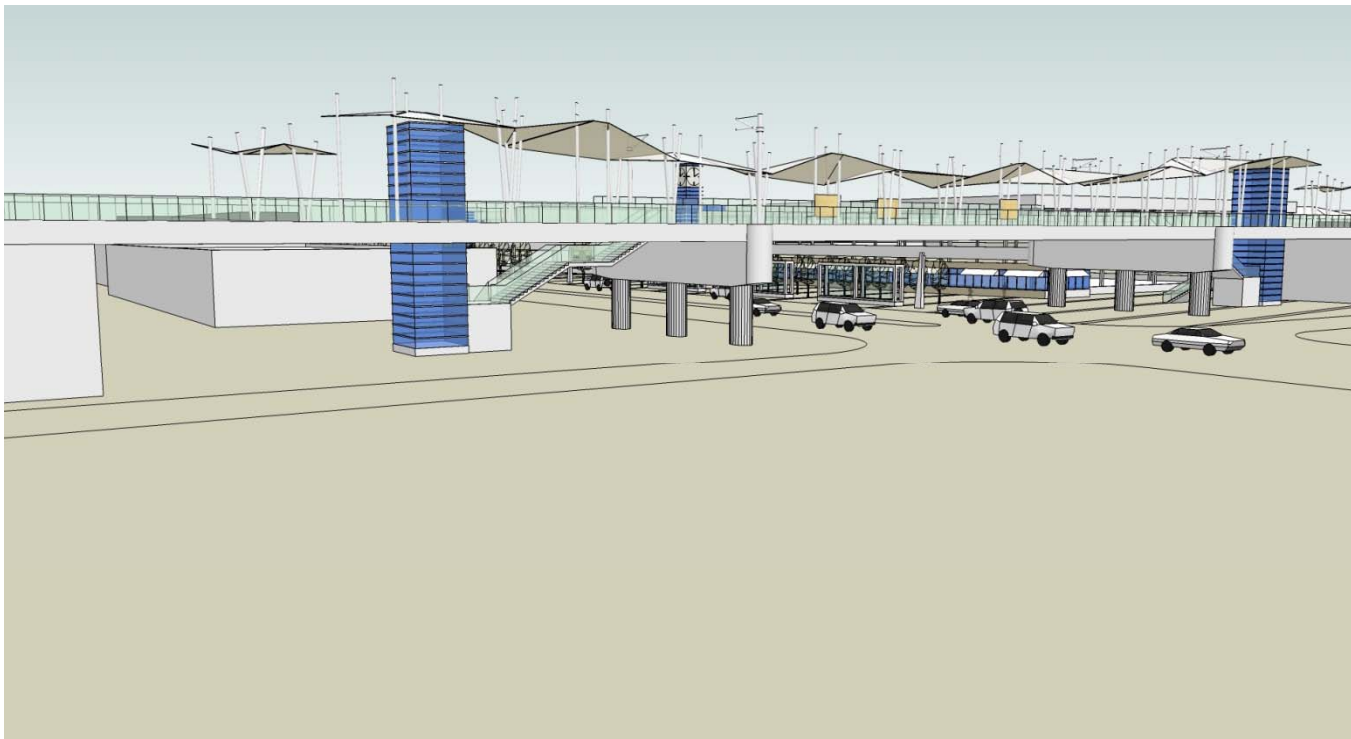

Alan E. Colussy, AIA

13th Avenue &
Wadsworth Station Area
Plan and Improvements

September 2, 2010

Gateway View from Wadsworth – Looking North

Alan E. Colussy, AIA

13th Avenue &
Wadsworth Station Area
Plan and Improvements

September 2, 2010

View Towards Transit Plaza

Alan E. Colussy, AIA

13th Avenue &
Wadsworth Station Area
Plan and Improvements

September 2, 2010

Platform View

Alan E. Colussy, AIA

13th Avenue &
Wadsworth Station Area
Plan and Improvements

September 2, 2010

West Elevation

Elevated Station
Platform

Station Platform View from Above & Elevation

Alan E. Colussy, AIA

13th Avenue &
Wadsworth Station Area
Plan and Improvements

September 2, 2010

Plaza View