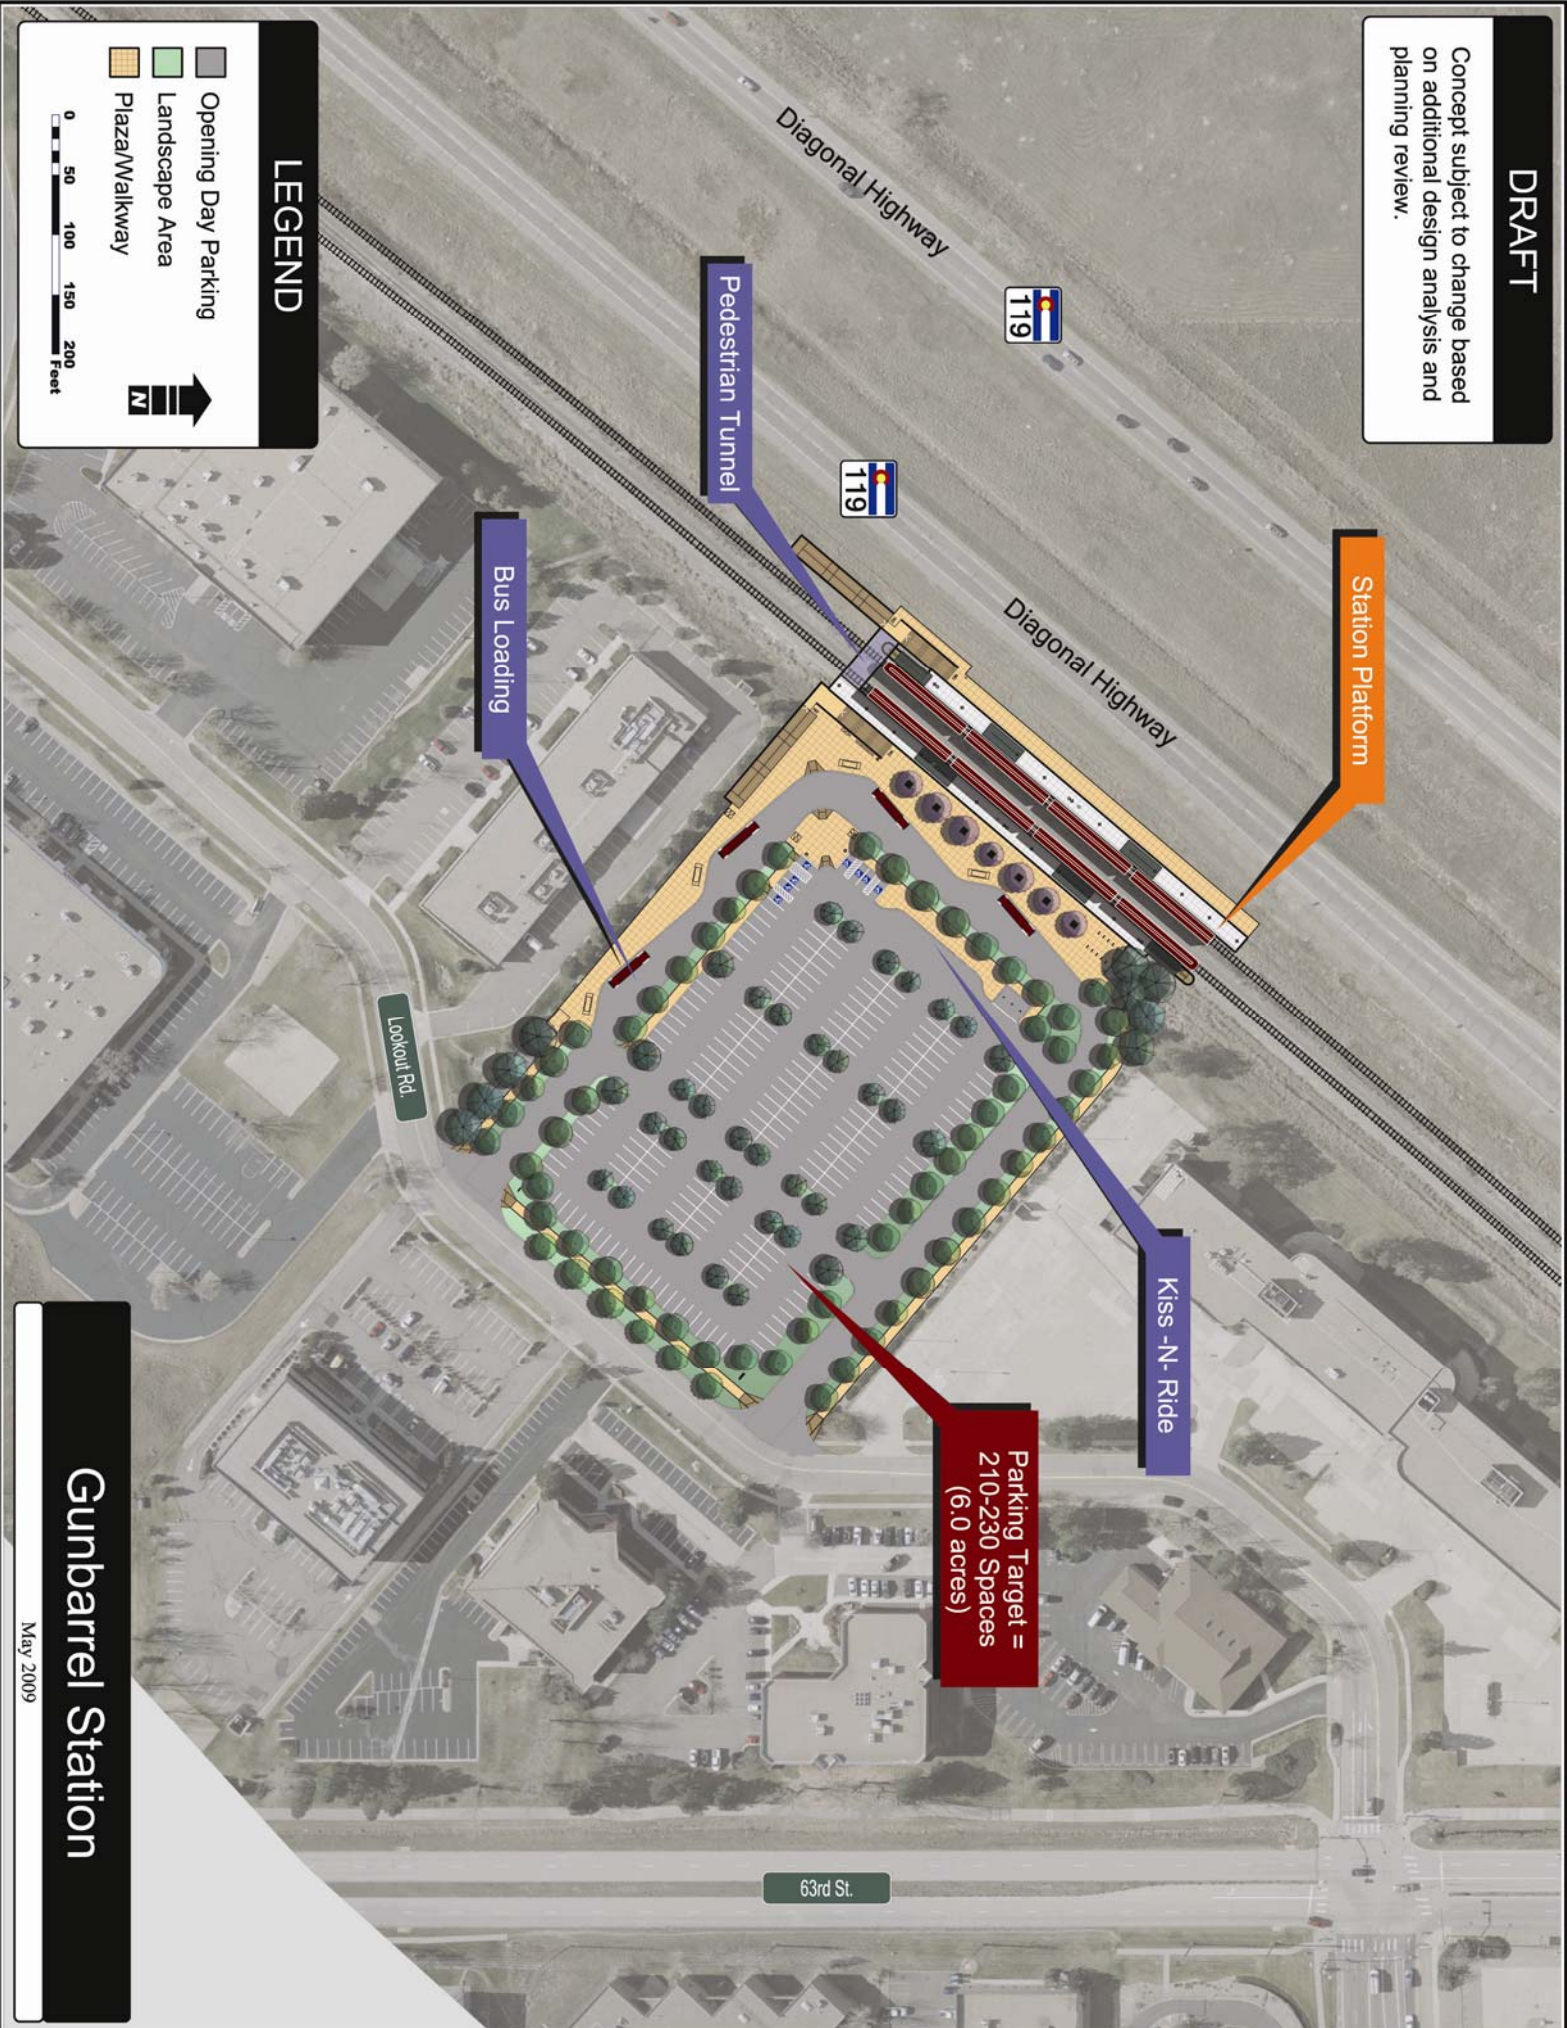

DRAFT

Concept subject to change based on additional design analysis and planning review.

LEGEND

- Opening Day Parking
- Landscape Area
- Plaza/Walkway

Gunbarrel Station

May 2009