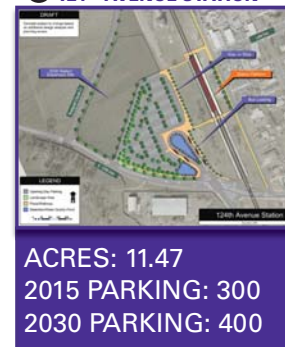

PREFERRED NORTH METRO STATION OPTIONS

1A 1B COLISEUM/STOCK SHOW STATION OPTIONS

2 72ND AVENUE SOUTH STATION

3 88TH AVENUE STATION

4 104TH AVENUE STATION

5 112TH AVENUE WEST STATION

6 124TH AVENUE STATION

7 144TH AVENUE WEST STATION