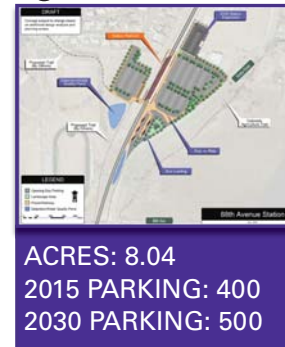

PREFERRED NORTH METRO STATION OPTIONS

1A 1B COLISEUM/STOCK SHOW STATION OPTIONS

2 72ND AVENUE SOUTH STATION

3 88TH AVENUE STATION

4 104TH AVENUE STATION

5 112TH AVENUE WEST STATION

6 124TH AVENUE STATION

7 144TH AVENUE WEST STATION