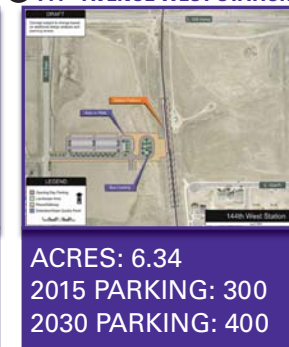

PREFERRED NORTH METRO STATION OPTIONS

1A 1B COLISEUM/STOCK SHOW STATION OPTIONS

2 72ND AVENUE SOUTH STATION

3 88TH AVENUE STATION

4 104TH AVENUE STATION

5 112TH AVENUE WEST STATION

6 124TH AVENUE STATION

7 144TH AVENUE WEST STATION