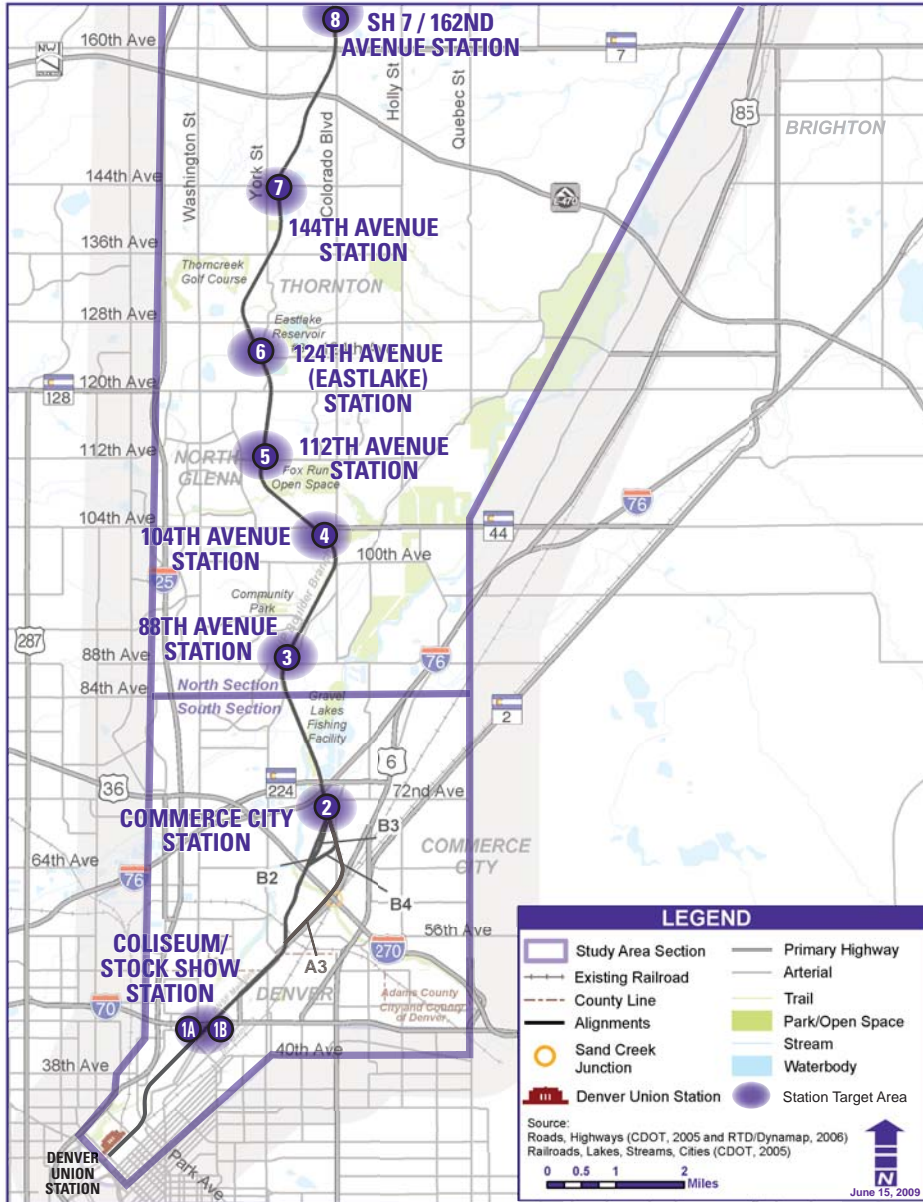

PREFERRED NORTH METRO STATION OPTIONS

1A 1B COLISEUM/STOCK SHOW STATION OPTIONS

2 72ND AVENUE SOUTH STATION

3 88TH AVENUE STATION

4 104TH AVENUE STATION

5 112TH AVENUE WEST STATION

6 124TH AVENUE STATION

7 144TH AVENUE WEST STATION

8 162ND AVENUE EAST STATION