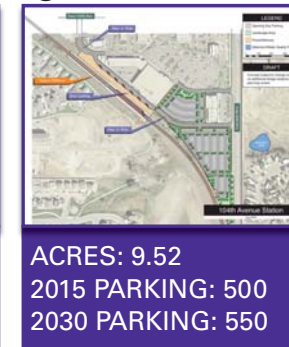

PREFERRED NORTH METRO STATION OPTIONS

1A 1B COLISEUM/STOCK SHOW STATION OPTIONS

2 72ND AVENUE SOUTH STATION

3 88TH AVENUE STATION

4 104TH AVENUE STATION

5 112TH AVENUE WEST STATION

6 124TH AVENUE STATION

7 144TH AVENUE WEST STATION