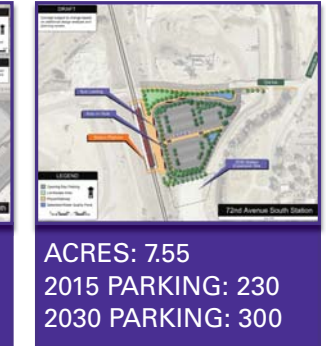

PREFERRED NORTH METRO STATION OPTIONS

1A 1B COLISEUM/STOCK SHOW STATION OPTIONS

2 72ND AVENUE SOUTH STATION

3 88TH AVENUE STATION

4 104TH AVENUE STATION

5 112TH AVENUE WEST STATION

6 124TH AVENUE STATION

7 144TH AVENUE WEST STATION