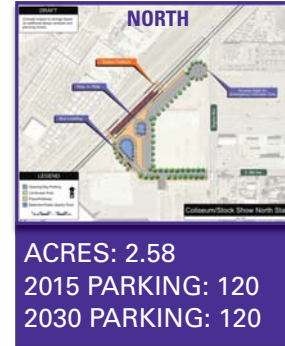

PREFERRED NORTH METRO STATION OPTIONS

1A 1B COLISEUM/STOCK SHOW STATION OPTIONS

2 72ND AVENUE SOUTH STATION

3 88TH AVENUE STATION

4 104TH AVENUE STATION

5 112TH AVENUE WEST STATION

6 124TH AVENUE STATION

7 144TH AVENUE WEST STATION