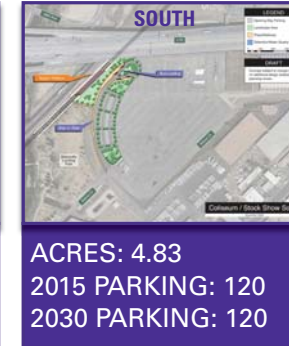

PREFERRED NORTH METRO STATION OPTIONS

1A 1B COLISEUM/STOCK SHOW STATION OPTIONS

2 72ND AVENUE SOUTH STATION

3 88TH AVENUE STATION

4 104TH AVENUE STATION

5 112TH AVENUE WEST STATION

6 124TH AVENUE STATION

7 144TH AVENUE WEST STATION