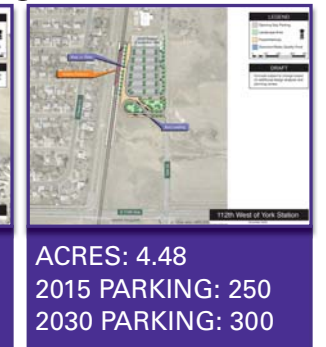

PREFERRED NORTH METRO STATION OPTIONS

1A 1B COLISEUM/STOCK SHOW STATION OPTIONS

2 72ND AVENUE SOUTH STATION

3 88TH AVENUE STATION

4 104TH AVENUE STATION

5 112TH AVENUE WEST STATION

6 124TH AVENUE STATION

7 144TH AVENUE WEST STATION