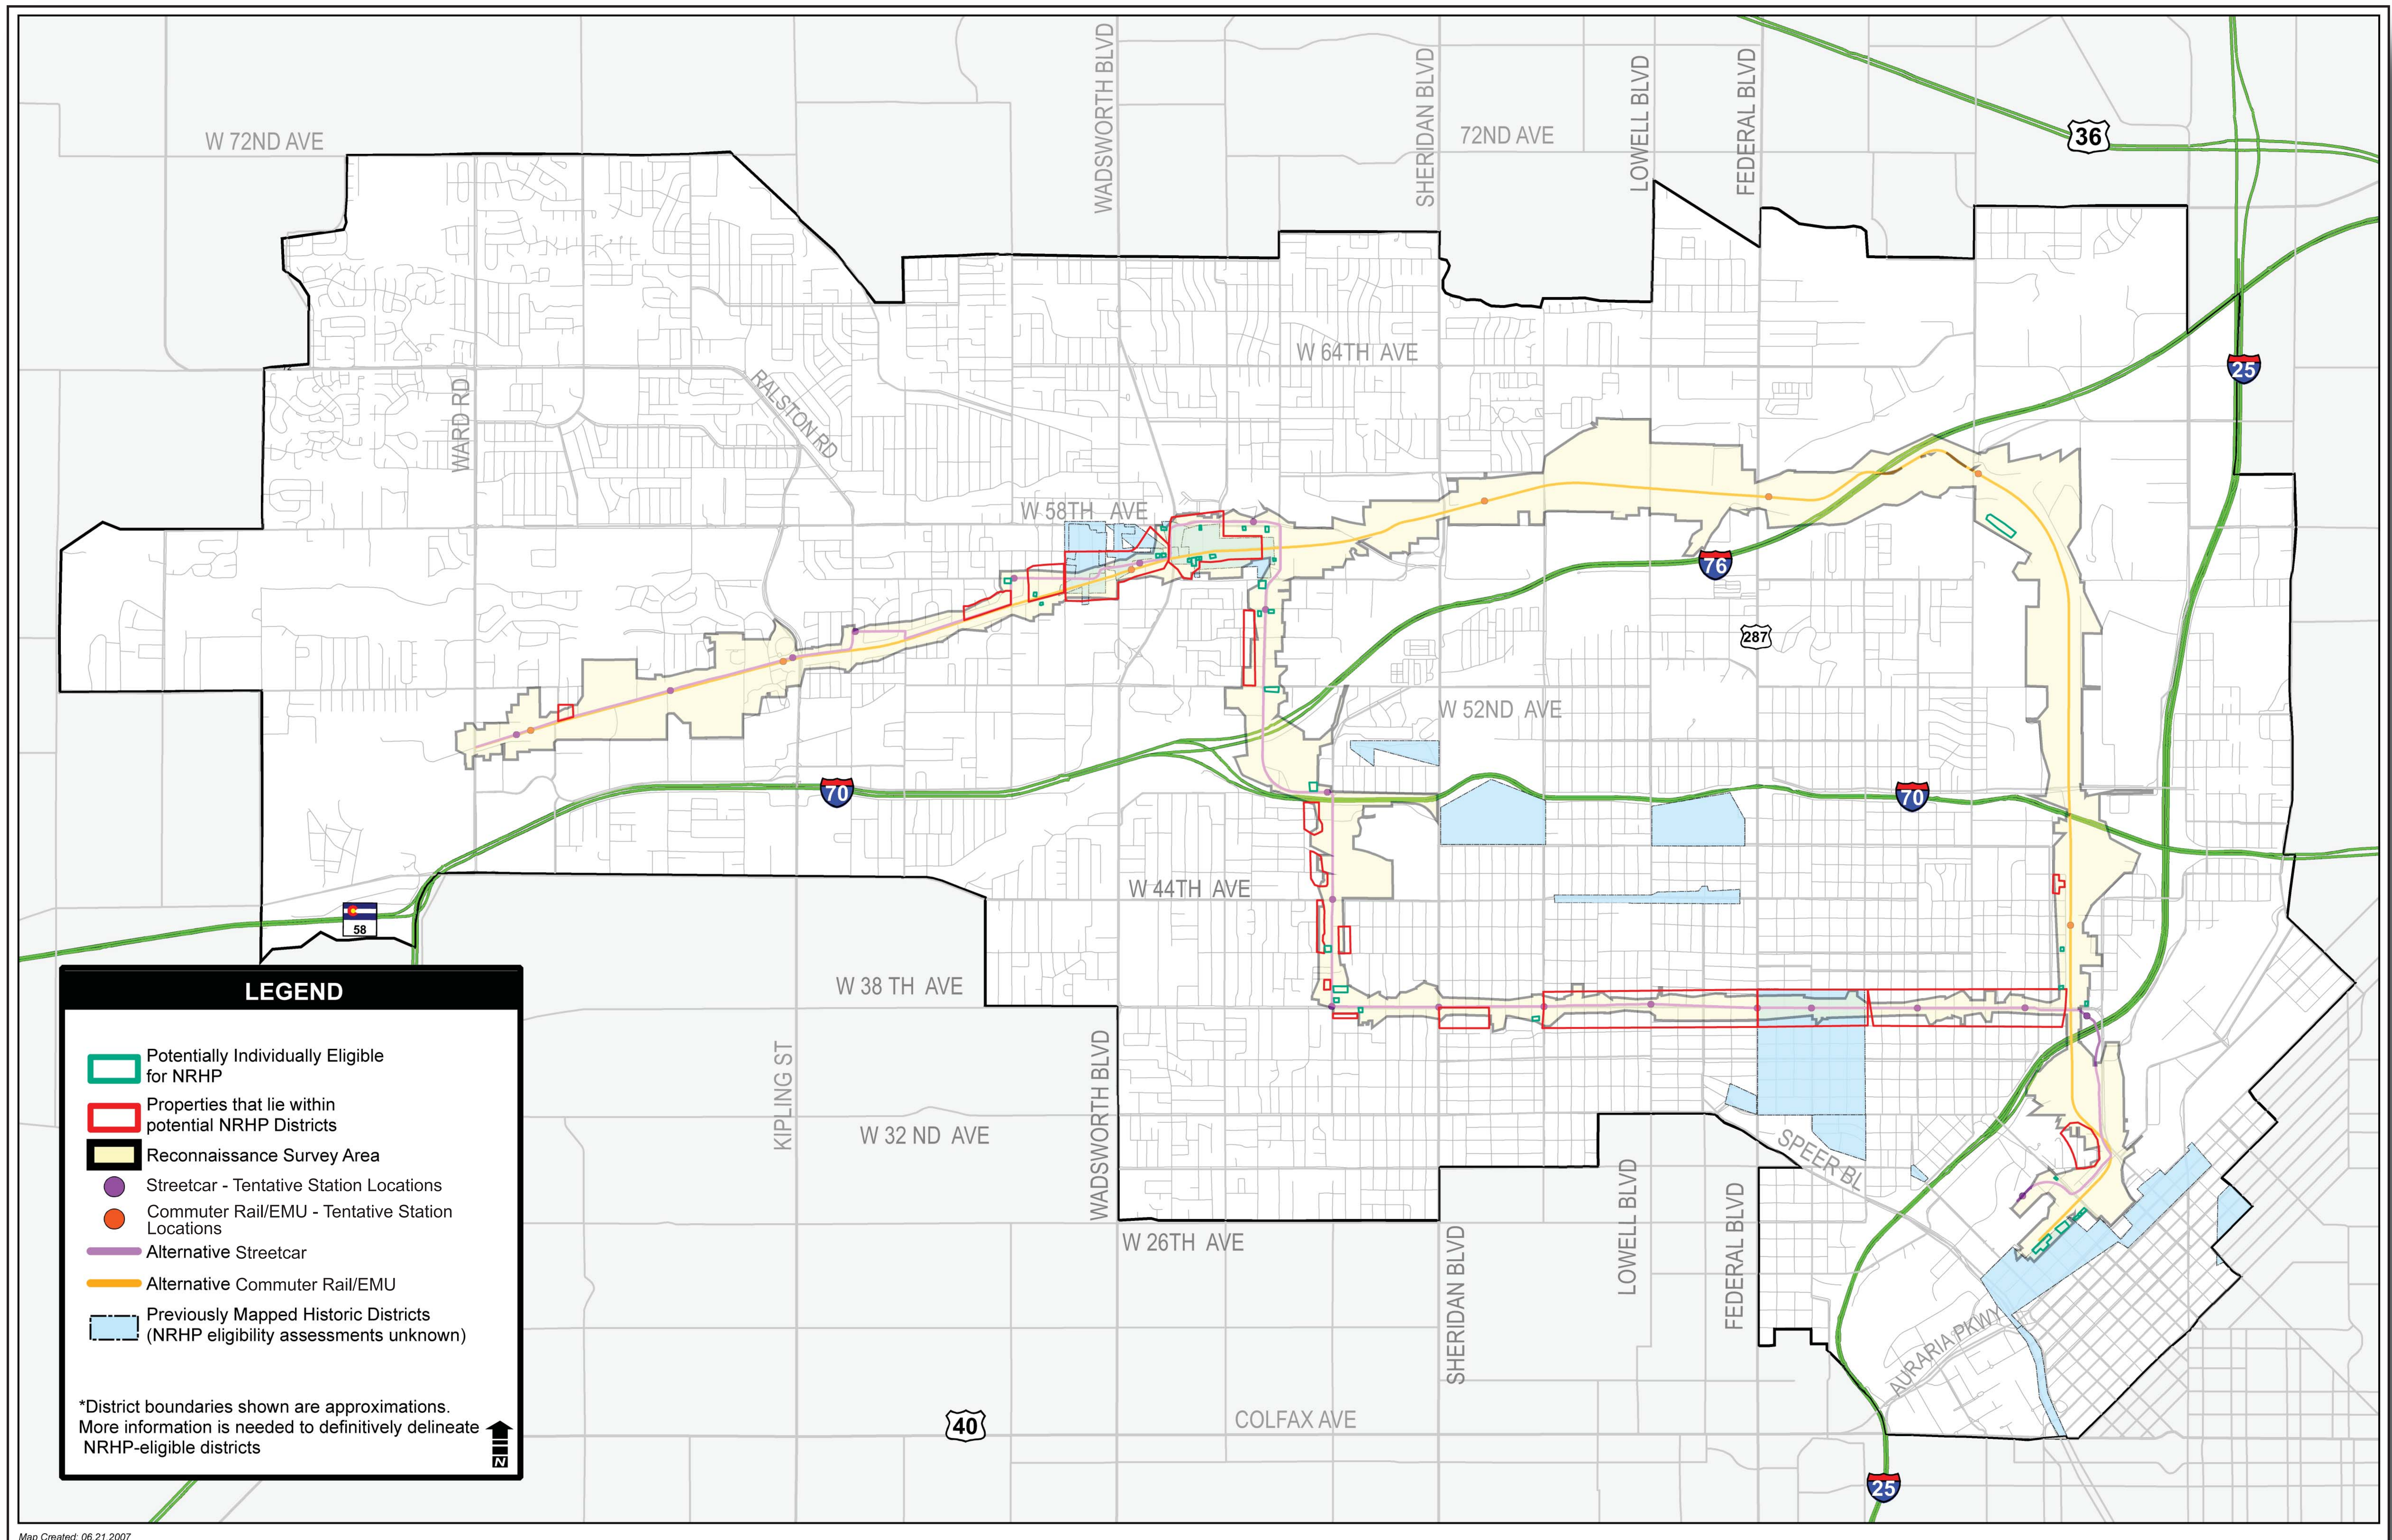

# Historic District Evaluation

Map Created: 06.21.2007