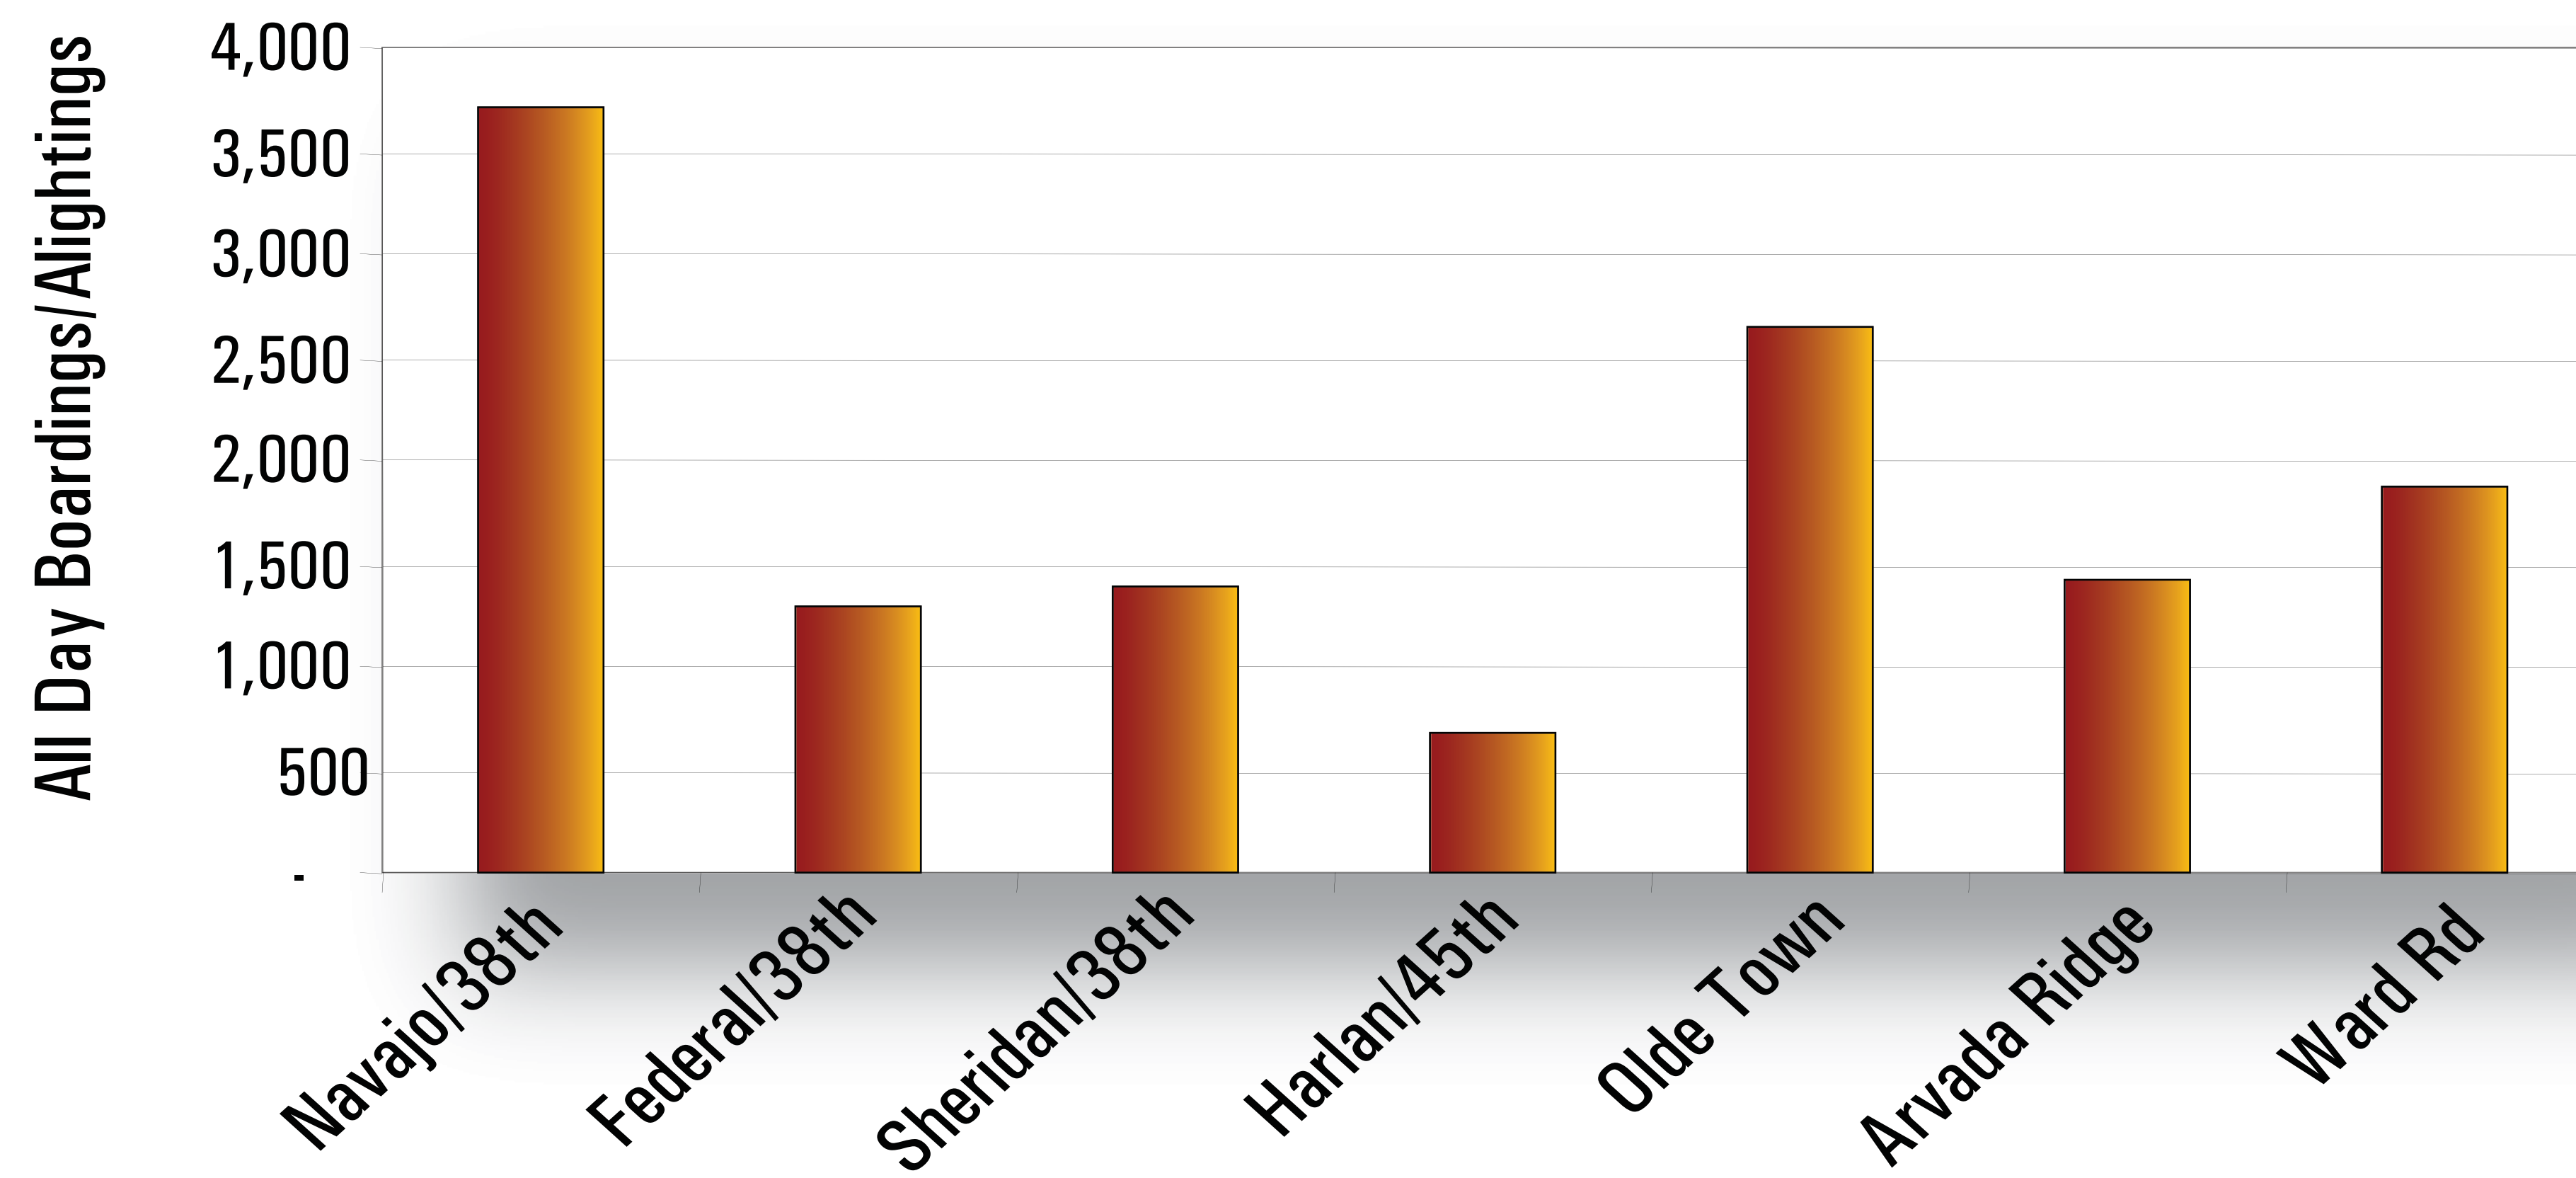

## Daily Boardings By Station

### Electric Rail - BN/UP

### LRT - Sheridan

### LRT - Harlan