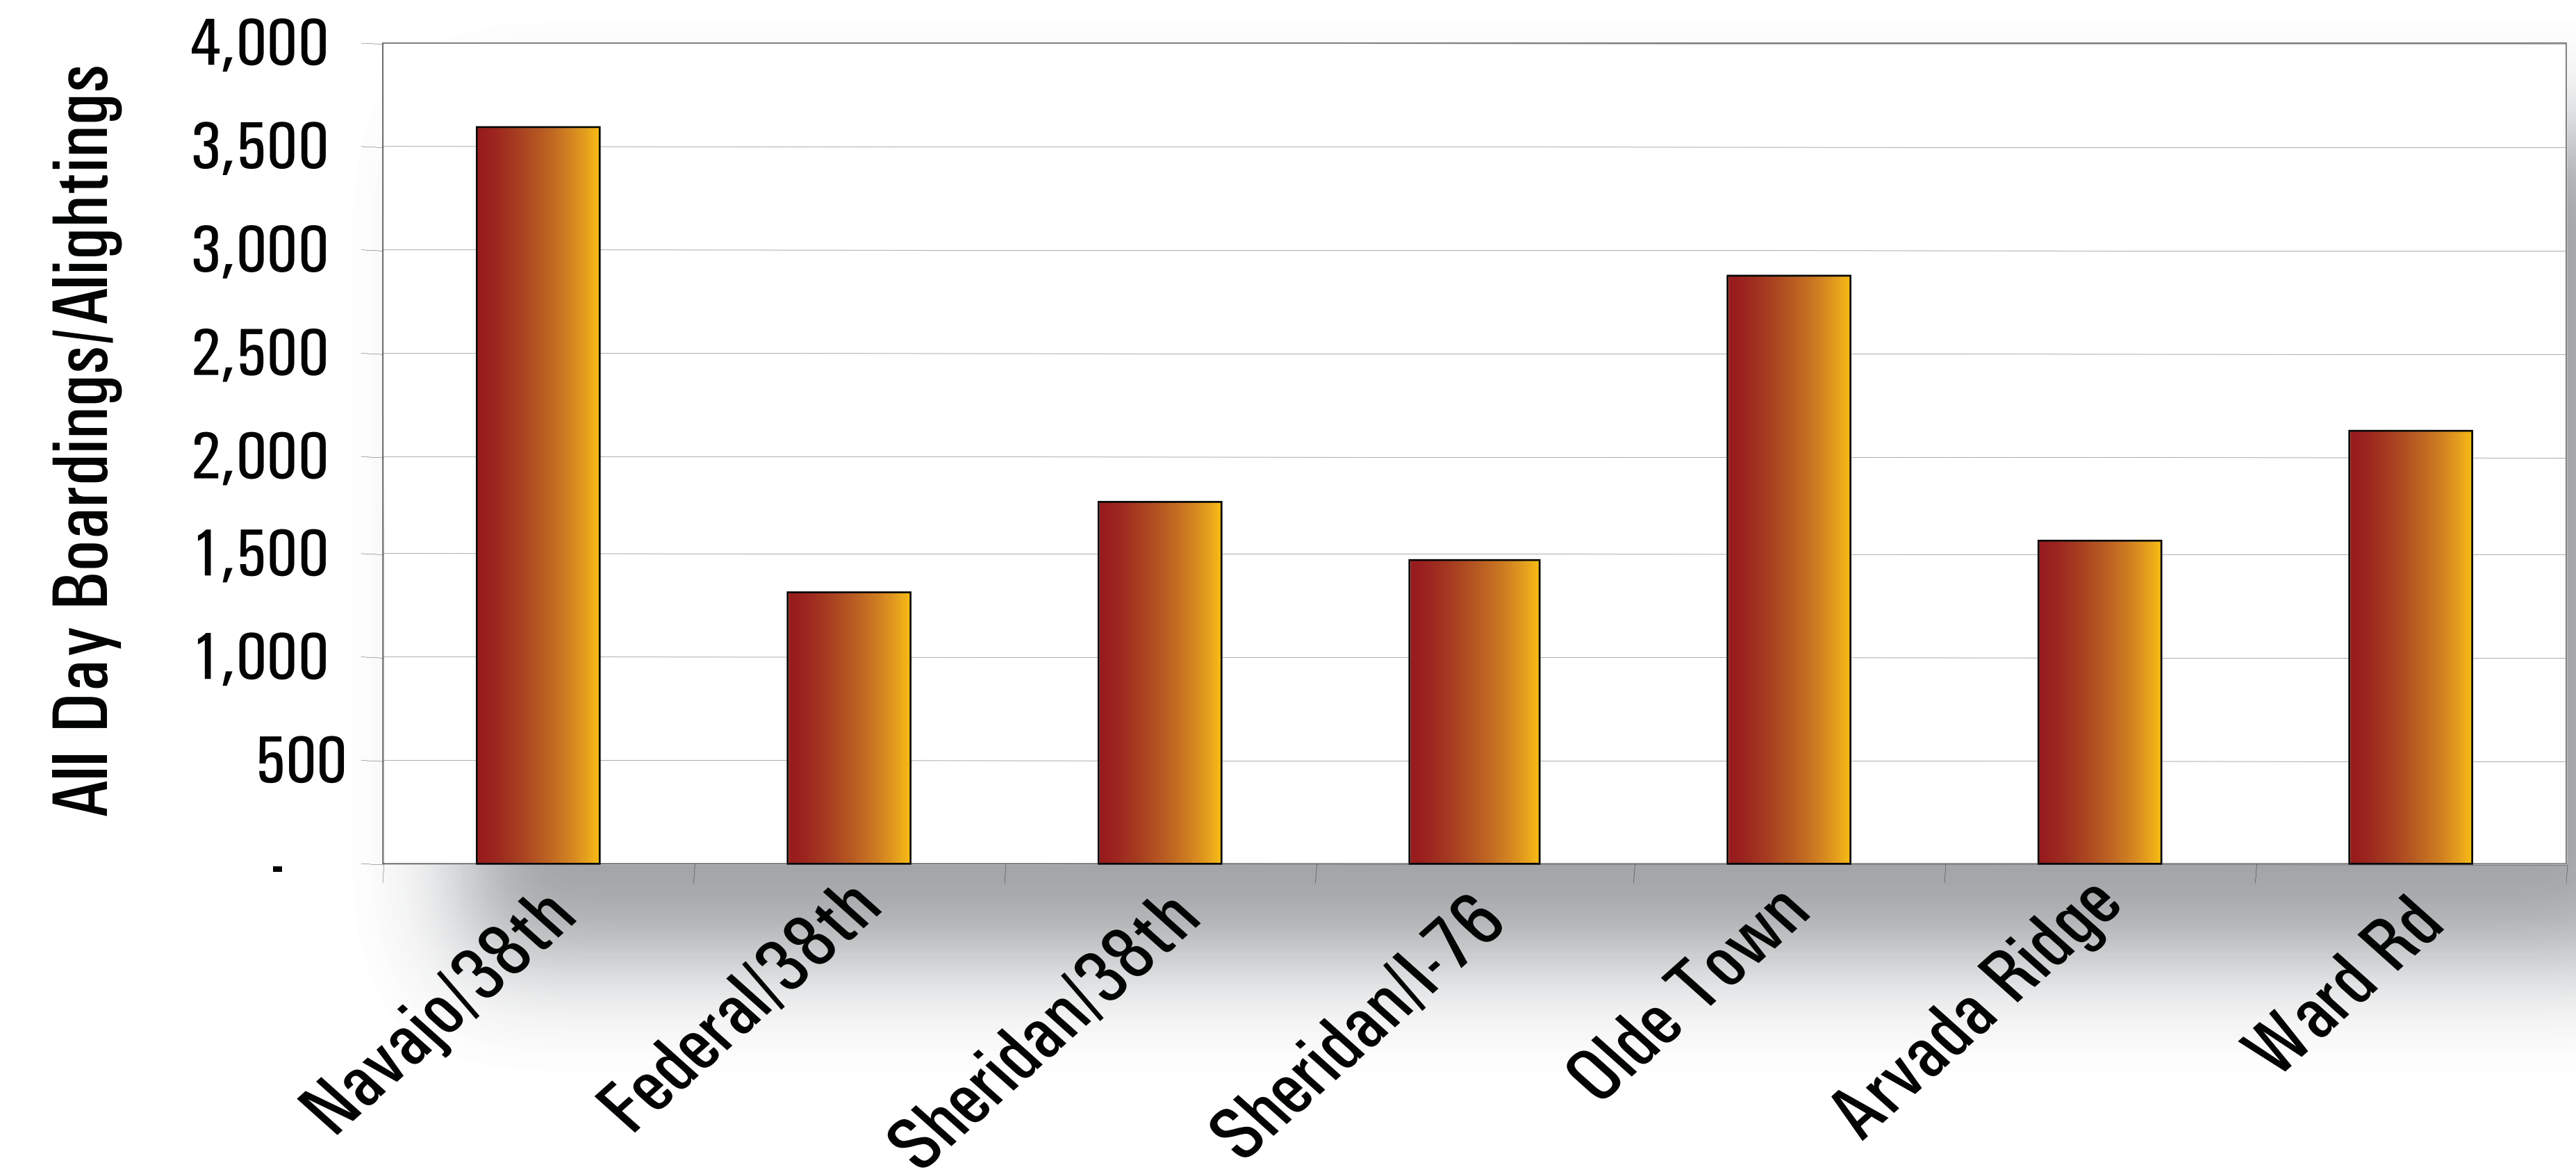

# Station Activity

## Daily Boardings By Station

### LRT - Sheridan

### StreetCar - Harlan