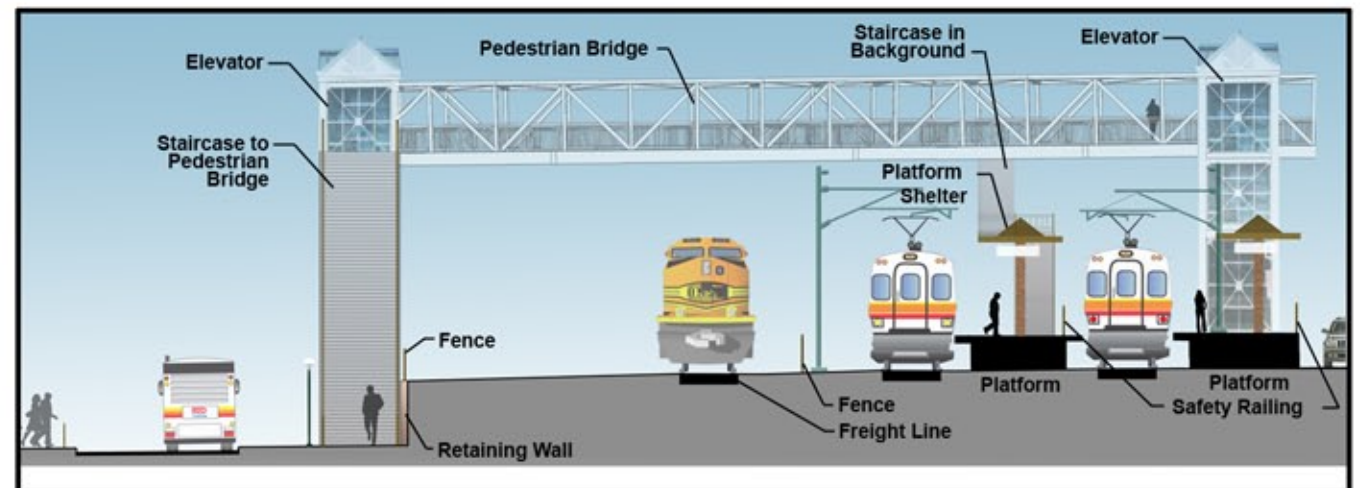

Arvada Ridge Station Proposed Station Design

Site Plan

(Note: The project team has been coordinating with the property owner/developer at this site. There may be joint structured parking that becomes feasible on this site at some time in the future.)

Legend

Section A-A