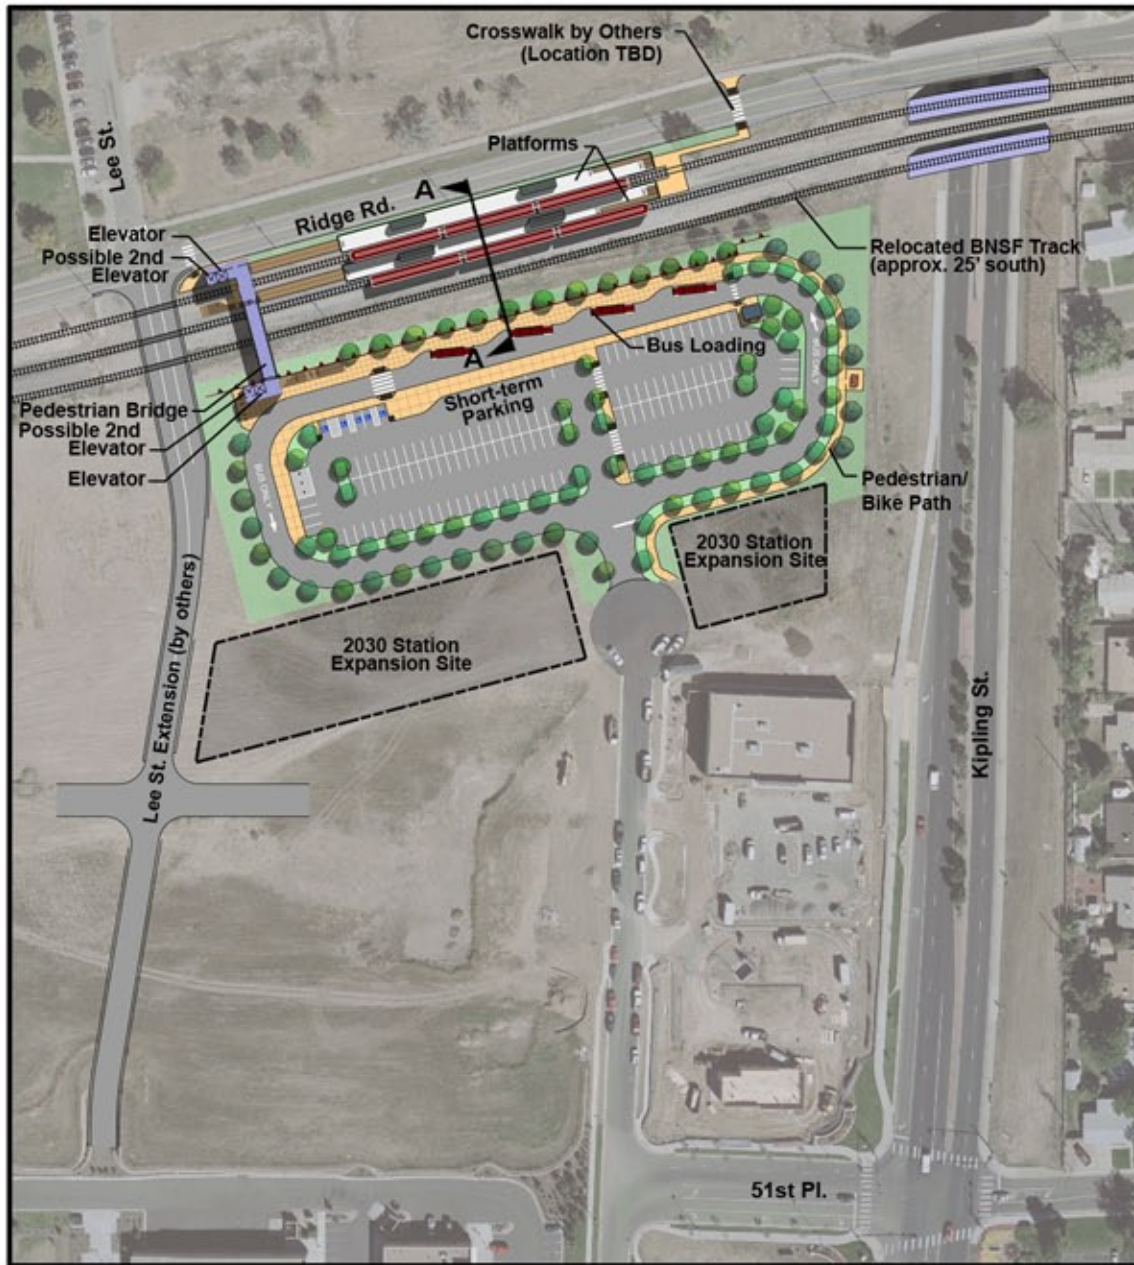

Arvada Ridge Station Proposed Station Design

Site Plan

(Note: The project team has been coordinating with the property owner/developer at this site. There may be joint structured parking that becomes feasible on this site at some time in the future.)

Legend

Section A-A