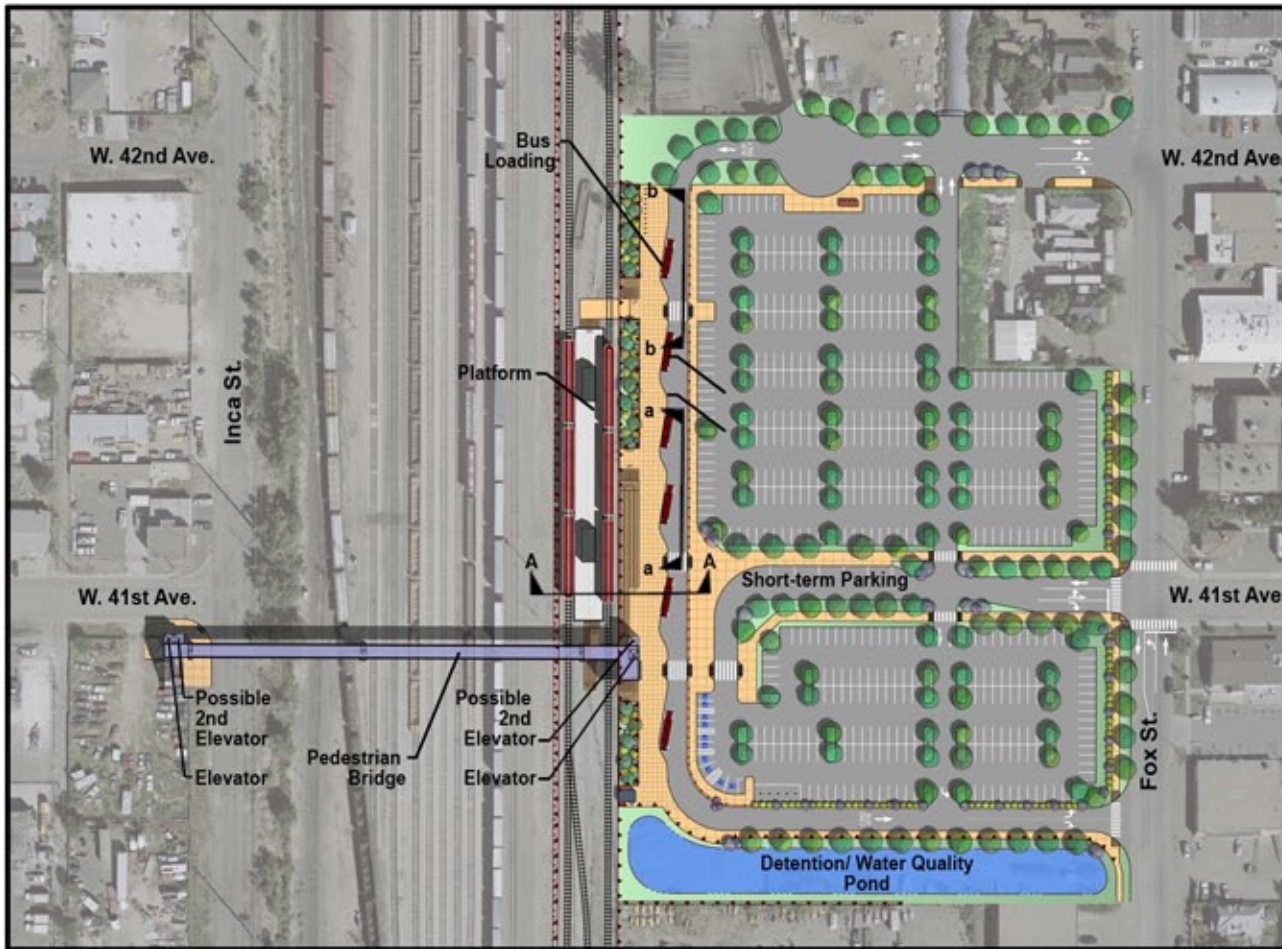

41st Avenue East Station Proposed Station Design

Site Plan (Opening Day)

Legend

Section A-A

Elevation a-a