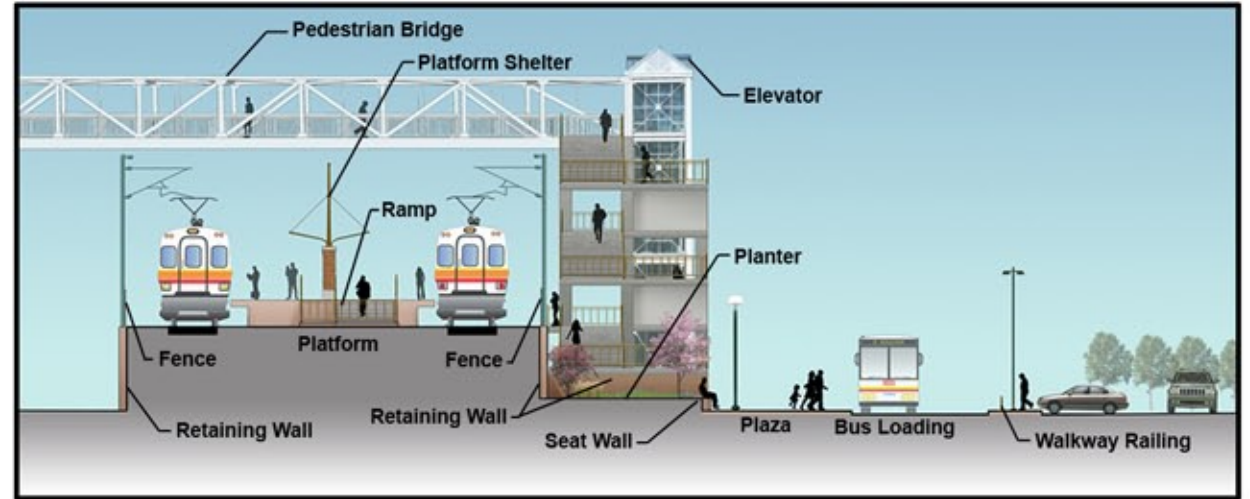

41st Avenue East Station Proposed Station Design

Site Plan (Opening Day)

Legend

Section A-A

Elevation a-a