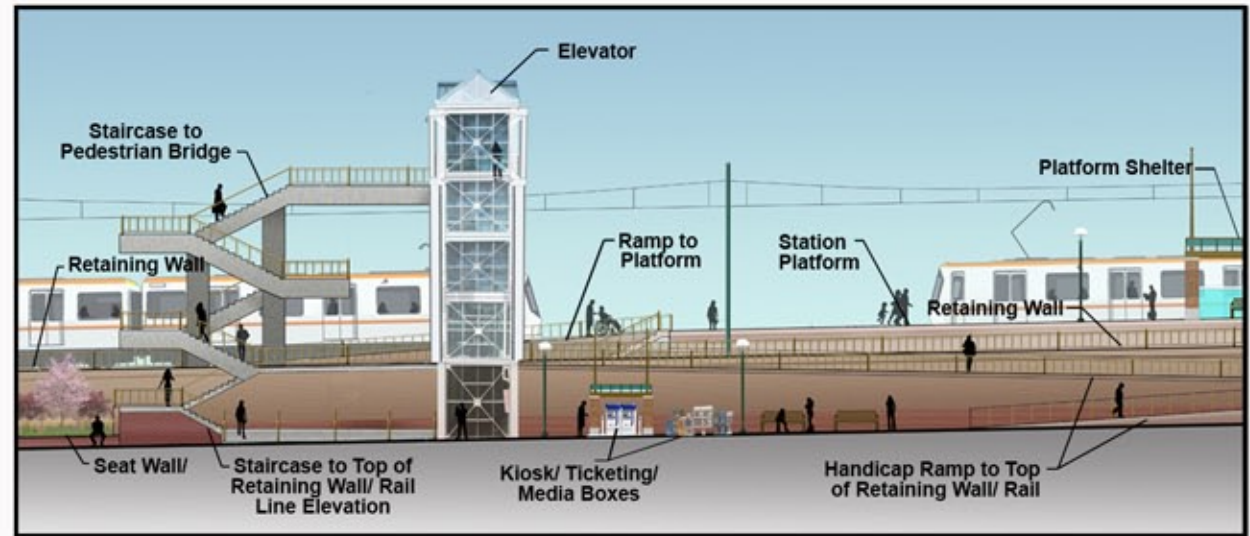

41st Avenue East Station Proposed Station Design

Site Plan (Opening Day)

Legend

Section A-A

Elevation a-a