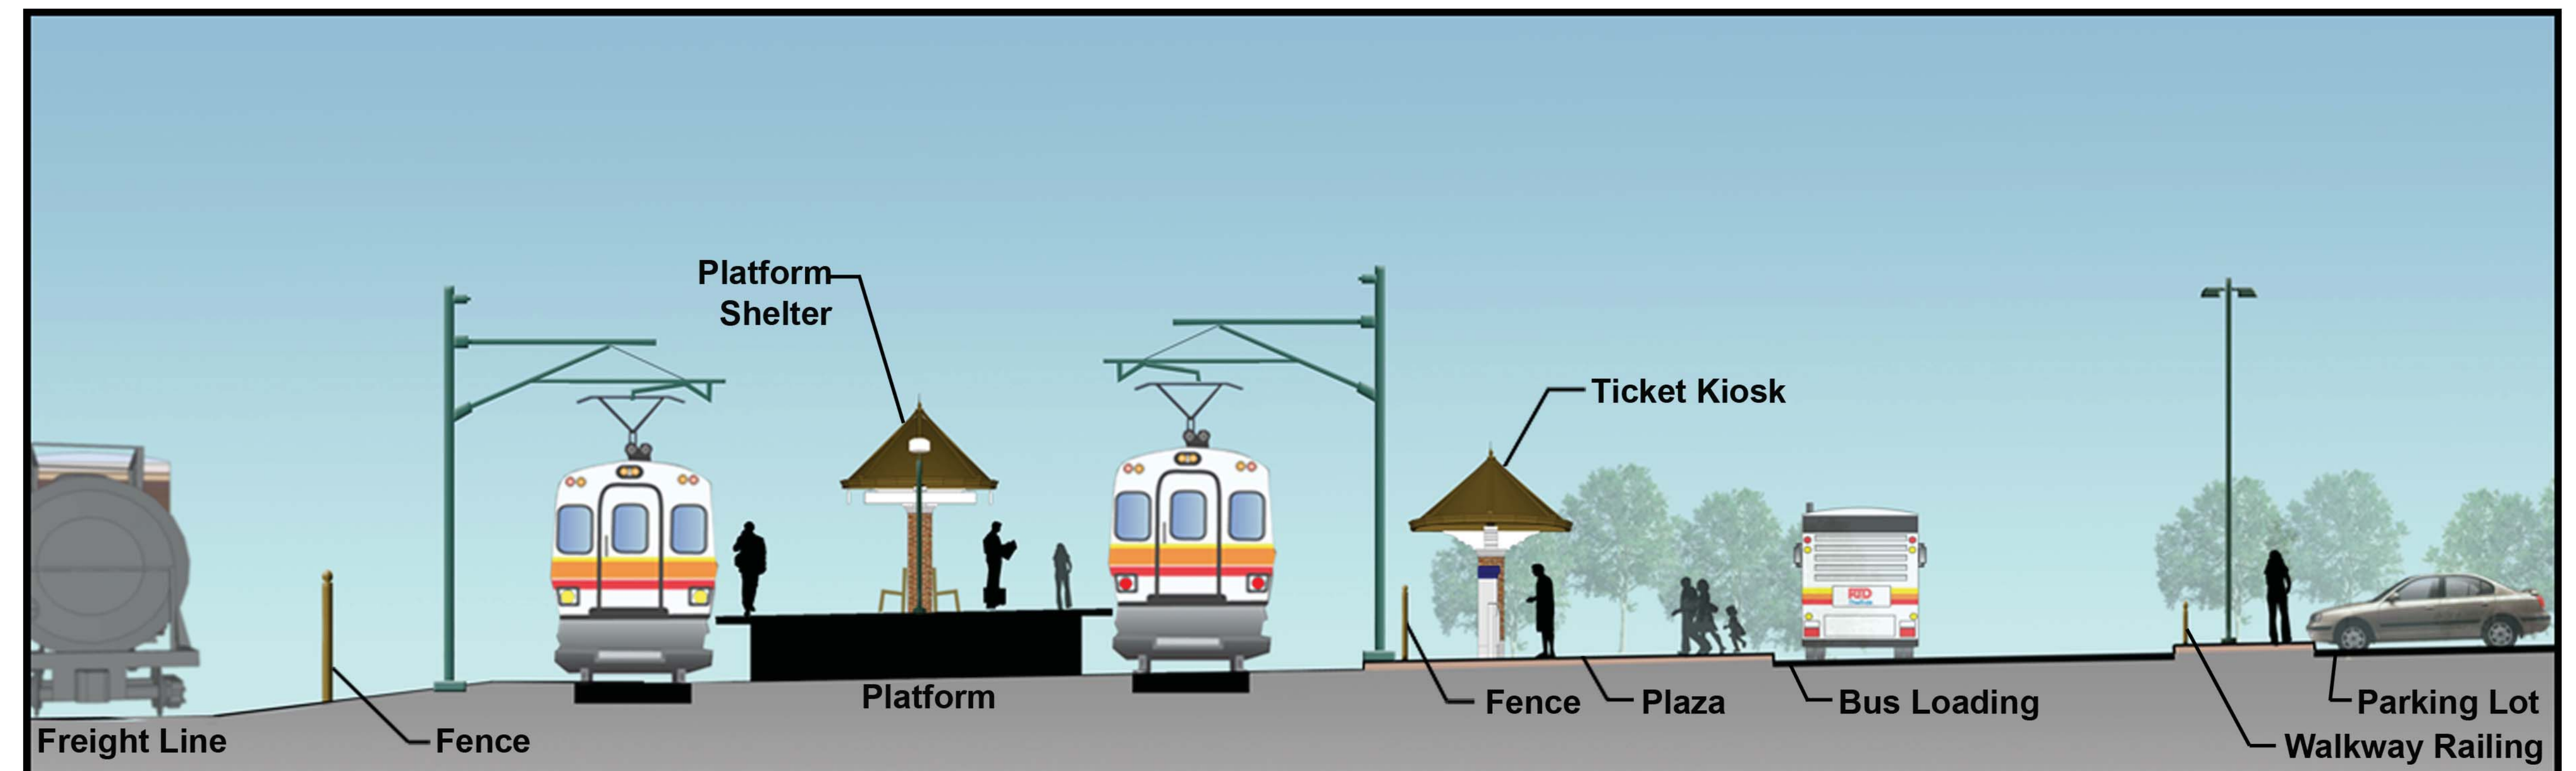

# Ward Road Station

Site Plan

## Legend

	Opening Day Parking (200 Spaces)
	Year 2030 Parking (180 Additional Spaces)
	Plaza/Walkway
	Landscape Area
	Detention/Water Quality Pond

Section A-A