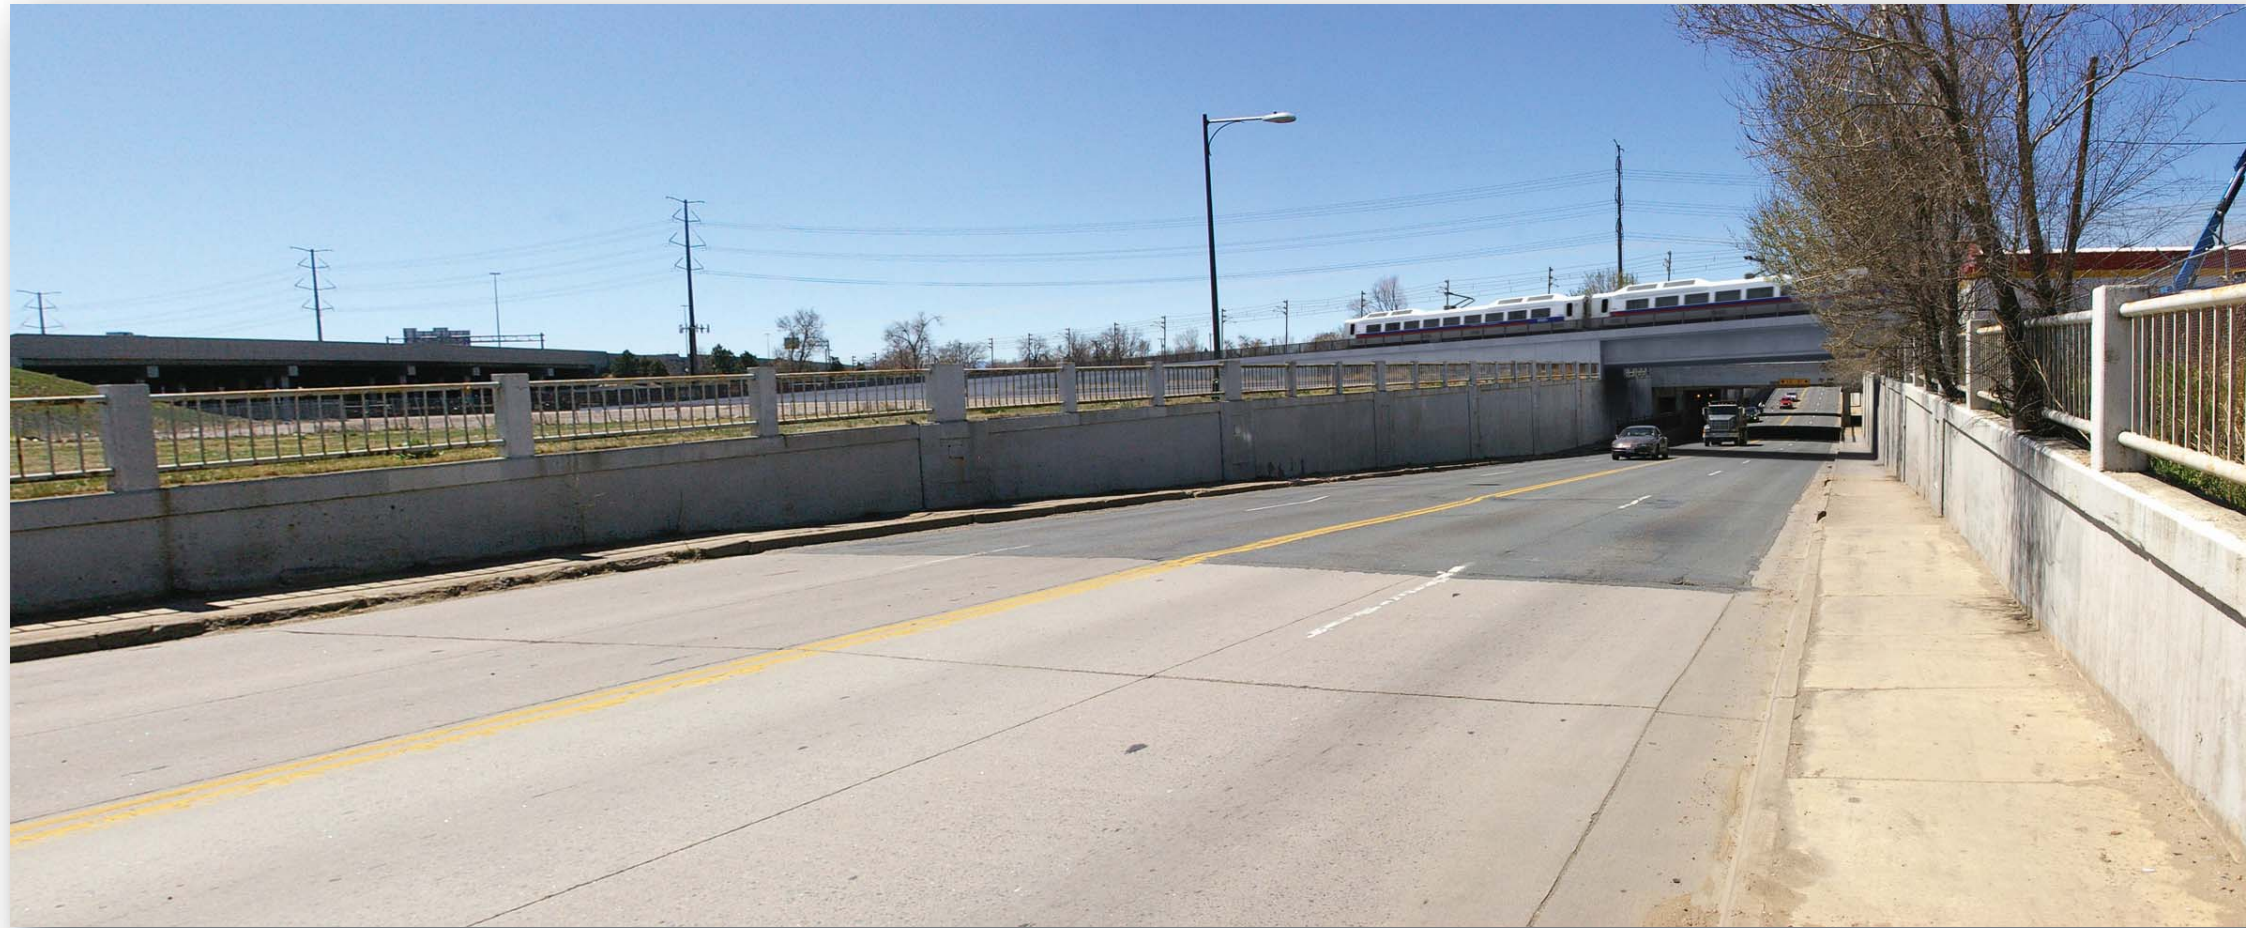

Visual Simulation of the Gold Line on the 38th Avenue Overpass

This visual simulation is not intended to provide an exact view of what the Gold Line will look like when constructed. It was developed to provide a general sense of what the Gold Line could be like in particular areas.